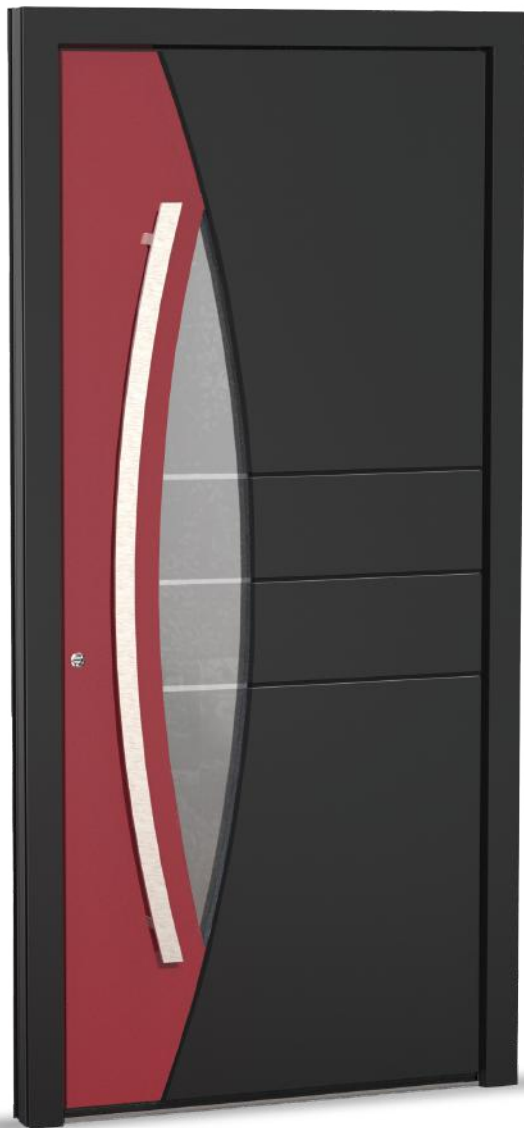

K20208.2

COLORE ALLUMINIO
707021 (7021 Ragg)
Decoro: **703003** (3003 Ragg)
Incisioni orizzontali
Vetro satinato a righe
MANIGLIONE
Piatto curvo Acciaio
Satinato h 1500 mm

ALUMINIUM COLOR
707021 (7021 Wrinkled)
Decorative sheet: **703003** (3003 Wrinkled)
Horizontal engravings
Striped satin glass
PULL HANDLE
Curved flat steel
Satin finish h 1500 mm

K20228