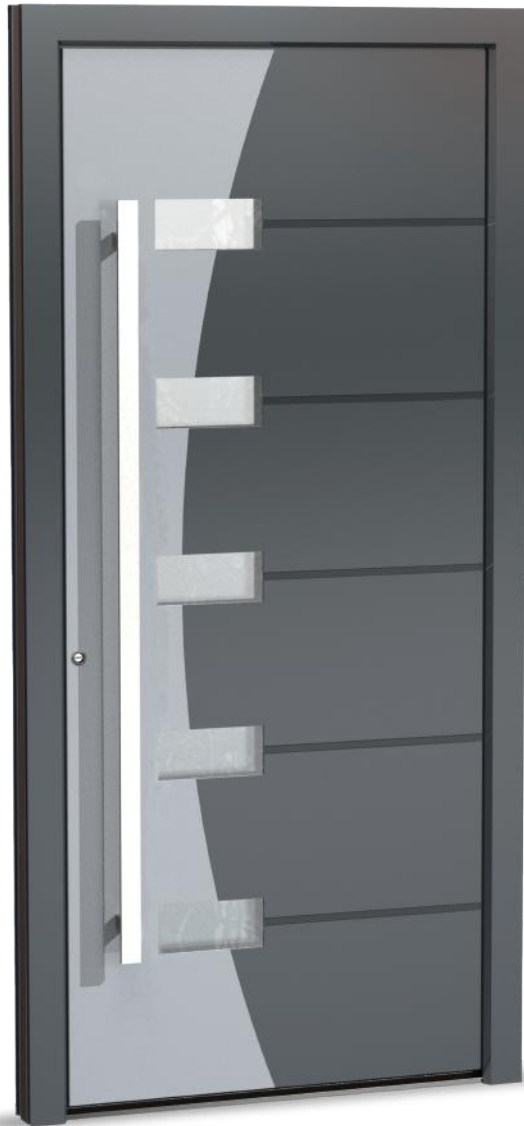

K20123

COLORE ALLUMINIO
700001 (Grigio ragg marmo antico)
Decoro: **707040** (7040 Ragg)
Incisioni orizzontali
Vetro satinato
MANIGLIONE
Piatto Acciaio
Satinato h 1500 mm

ALUMINIUM COLOR
700001 (Grey wrinkled antique marble)
Decorative sheet: **707040** (7040 Wrinkled)
Horizontal engravings
Satin glass
PULL HANDLE
Flat steel
Satin finish h 1500 mm

K20136