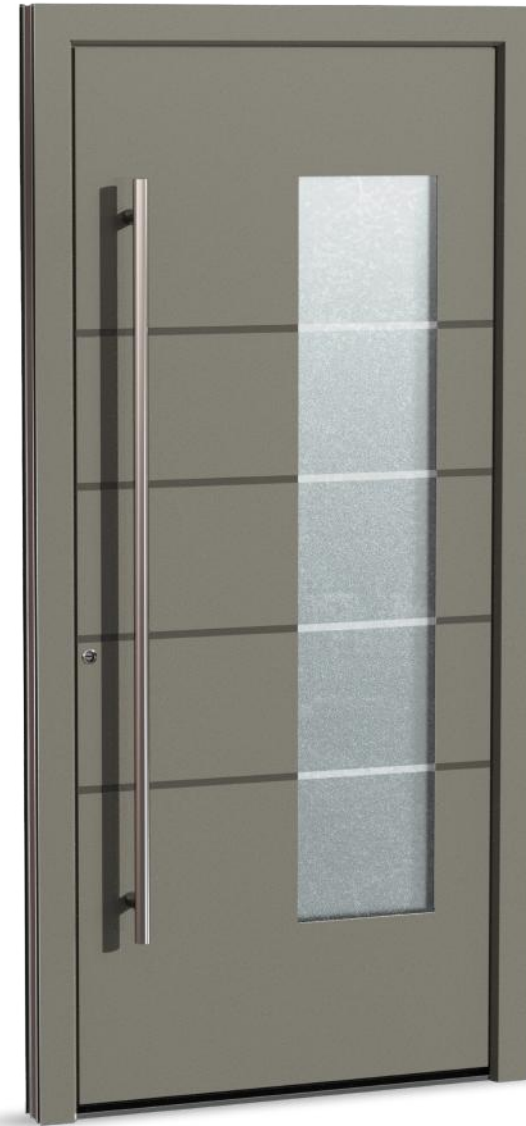

COLORE ALLUMINIO
707006 (7006 Ragg)
Incisioni orizzontali
Vetro satinato a righe
MANIGLIONE
Tondo Acciaio
Satinato h 1500 mm

ALUMINIUM COLOR
707006 (7006 Wrinkled)
Horizontal engravings
Striped satin glass
PULL HANDLE
Round steel
Satin finish h 1500 mm