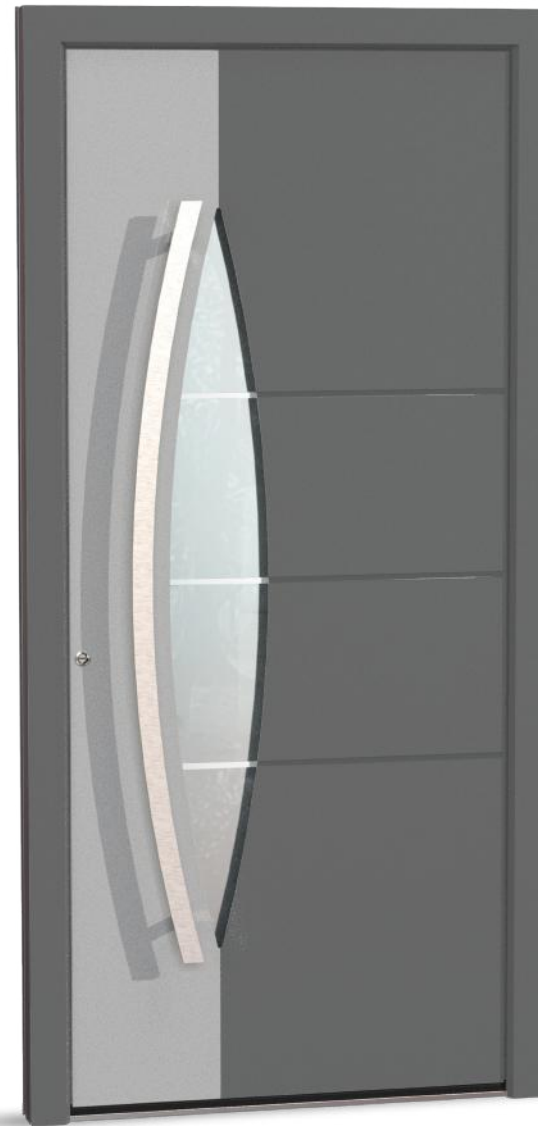

COLORE ALLUMINIO
527024 (7024 Opaco Cl.2)
Decoro: **707037** (7037 Ragg)
Incisioni orizzontali
Vetro satinato a righe
MANIGLIONE
Piatto curvo Acciaio
Satinato h 1500 mm

ALUMINIUM COLOR
527024 (7024 Matte Cl.2)
Decorative sheet: **707037** (7037 Wrinkled)
Horizontal engravings
Striped satin glass
PULL HANDLE
Curved flat steel
Satin glass h 1500 mm